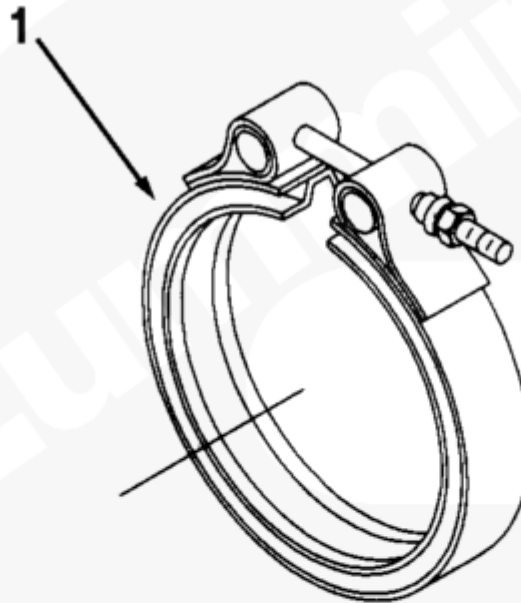

Parts Catalog - Option Detail

Electronic Parts Catalog - Option Detail				
Option	Group	Graphic	Film Card	Date
XS2017-05	11.01.1	xs200gd	II	07-APR-08
Engines	ISM CM570, ISM CM570/870, ISM CM875, ISM CM876, ISM CM876 E, ISM11 CM876 M103, ISM11 CM876 SN, M11 CELECT, M11 CELECT PLUS, M11 MECHANICAL, QSM11 CM570, QSM11 CM876			

©Cummins Inc

xs200gd

[SMALL](#) | [MEDIUM](#) | [LARGE](#)

Cart	Ref No	Part Number	Part Description	Required	Remarks
View My Cart					
		XS2017-05	Exhaust Clamp		

					Exhaust Clamp
					Outlet Connection Type:
					Customer Supplied
					Turbo Conn Clamp Qty: One
					Turbo Conn Clamp Dia: 127mm
					(5 in.)
					Turbo Conn Clamp Type: V-
					Band Marmon
					Turbo Conn Clamp Supplied:
					In Kit
<input type="checkbox"/>	1	186917	V Band Clamp	1	